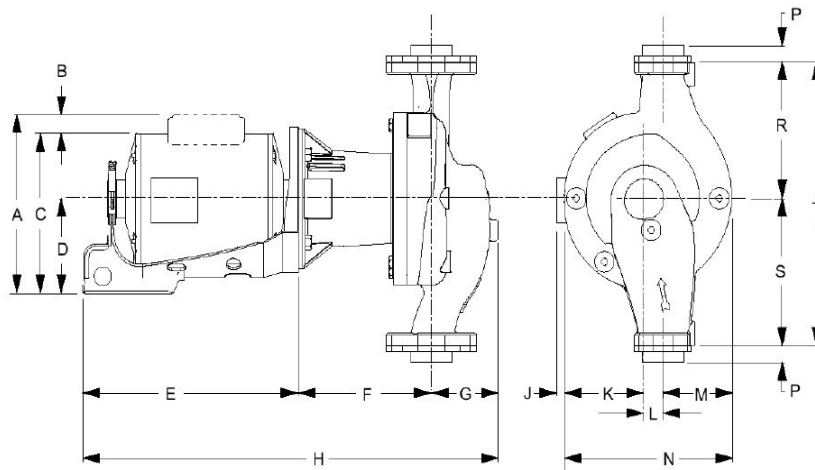

MODEL	SUCTION AND DISCHARGE SIZE INCHES NPT	PUMP DIMENSION IN INCHES (MM)									
		F	G	K	L	M	N	P	R	S	T
601,602 & 603	1	6-7/16 (164)	3-7/16 (87)	3-5/8 (92)	1-3/8 (35)	2-1/2 (64)	7-1/2 (190)	3/4 (19)	5 (127)	6 (152)	11 (279)
604,605 & 606	1-1/4	6-7/16 (164)	3-7/16 (87)	3-5/8 (92)	1-3/8 (35)	2-1/2 (64)	7-1/2 (190)	3/4 (19)	5 (127)	6 (152)	11 (279)
607,608 & 609	1-1/2	6-9/16 (167)	3-5/8 (92)	3-3/4 (95)	1-3/8 (35)	2-3/4 (70)	7-7/8 (200)	3/4 (19)	5 (127)	6-1/2 (165)	11-1/2 (292)
613,614 & 621	1-1/2	6-11/16 (170)	3-3/8 (86)	4-1/16 (103)	1 (25)	3-9/16 (90)	8-9/16 (217)	3/4 (19)	6-1/2 (165)	7 (176)	13-1/2 (343)
617,618,622 & 623	1-1/2	9-3/8 (238)	3-1/4 (83)	4-5/8 (117)	1 (25)	3-7/8 (98)	9-1/2 (241)	3/4 (19)	6-1/2 (165)	7 (176)	13-1/2 (343)
610,611 & 612	2	6-11/16 (170)	3-3/4 (95)	3-3/4 (95)	1-3/8 (35)	2-7/8 (73)	8 (203)	13/16 (21)	5 (127)	6-1/2 (165)	11-1/2 (292)
615,616	2	6-15/16 (170)	3-1/2 (89)	4-3/8 (111)	1 (25)	4 (102)	9-3/8 (238)	13/16 (21)	6-1/2 (165)	7 (176)	13-1/2 (343)
619,620 & 624	2	9-3/8 (238)	3-1/2 (89)	4-3/4 (121)	1 (25)	4-1/8 (105)	9-7/8 (251)	13/16 (21)	6-1/2 (165)	7-1/2 (165)	14 (356)