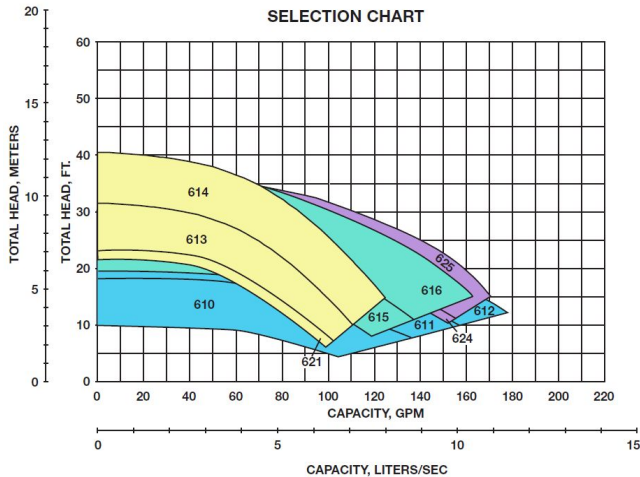

MODEL	SUCTION AND DISCHARGE SIZE INCHES NPT	PUMP DIMENSION IN INCHES (MM)									
		F	G	K	L	M	N	P	R	S	T
601,602 & 603	1	6-7/16 (164)	3-7/16 (87)	3-5/8 (92)	1-3/8 (35)	2-1/2 (64)	7-1/2 (190)	3/4 (19)	5 (127)	6 (152)	11 (279)
604,605 & 606	1-1/4	6-7/16 (164)	3-7/16 (87)	3-5/8 (92)	1-3/8 (35)	2-1/2 (64)	7-1/2 (190)	3/4 (19)	5 (127)	6 (152)	11 (279)
607,608 & 609	1-1/2	6-9/16 (167)	3-5/8 (92)	3-3/4 (95)	1-3/8 (35)	2-3/4 (70)	7-7/8 (200)	3/4 (19)	5 (127)	6-1/2 (165)	11-1/2 (292)
613,614 & 621	1-1/2	6-11/16 (170)	3-3/8 (86)	4-1/16 (103)	1 (25)	3-9/16 (90)	8-9/16 (217)	3/4 (19)	6-1/2 (165)	7 (176)	13-1/2 (343)
617,618,622 & 623	1-1/2	9-3/8 (238)	3-1/4 (83)	4-5/8 (117)	1 (25)	3-7/8 (98)	9-1/2 (241)	3/4 (19)	6-1/2 (165)	7 (176)	13-1/2 (343)
610,611 & 612	2	6-11/16 (170)	3-3/4 (95)	3-3/4 (95)	1-3/8 (35)	2-7/8 (73)	8 (203)	13/16 (21)	5 (127)	6-1/2 (165)	11-1/2 (292)
615,616	2	6-15/16 (170)	3-1/2 (89)	4-3/8 (111)	1 (25)	4 (102)	9-3/8 (238)	13/16 (21)	6-1/2 (165)	7 (176)	13-1/2 (343)
619,620 & 624	2	9-3/8 (238)	3-1/2 (89)	4-3/4 (121)	1 (25)	4-1/8 (105)	9-7/8 (251)	13/16 (21)	6-1/2 (165)	7-1/2 (165)	14 (356)