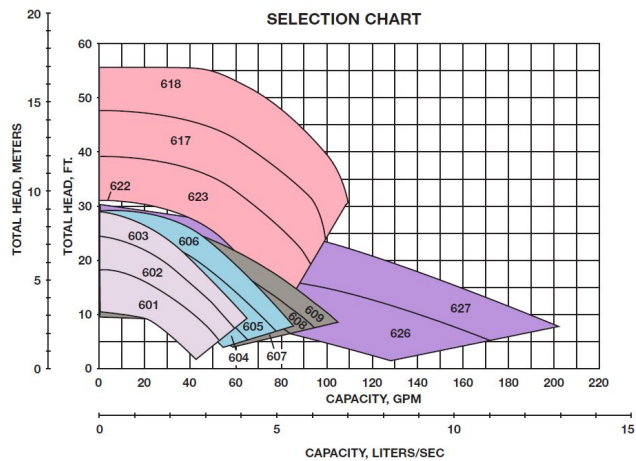

MODEL	SUCTION AND DISCHARGE SIZE INCHES NPT	PUMP DIMENSION IN INCHES (MM)									
		F	G	K	L	M	N	P	R	S	T
601,602 & 603	1	6-7/16 (164)	3-7/16 (87)	3-5/8 (92)	1-3/8 (35)	2-1/2 (64)	7-1/2 (190)	3/4 (19)	5 (127)	6 (152)	11 (279)
604,605 & 606	1-1/4	6-7/16 (164)	3-7/16 (87)	3-5/8 (92)	1-3/8 (35)	2-1/2 (64)	7-1/2 (190)	3/4 (19)	5 (127)	6 (152)	11 (279)
607,608 & 609	1-1/2	6-9/16 (167)	3-5/8 (92)	3-3/4 (95)	1-3/8 (35)	2-3/4 (70)	7-7/8 (200)	3/4 (19)	5 (127)	6-1/2 (165)	11-1/2 (292)
613,614 & 621	1-1/2	6-11/16 (170)	3-3/8 (86)	4-1/16 (103)	1 (25)	3-9/16 (90)	8-9/16 (217)	3/4 (19)	6-1/2 (165)	7 (176)	13-1/2 (343)
617,618,622 & 623	1-1/2	9-3/8 (238)	3-1/4 (83)	4-5/8 (117)	1 (25)	3-7/8 (98)	9-1/2 (241)	3/4 (19)	6-1/2 (165)	7 (176)	13-1/2 (343)
610,611 & 612	2	6-11/16 (170)	3-3/4 (95)	3-3/4 (95)	1-3/8 (35)	2-7/8 (73)	8 (203)	13/16 (21)	5 (127)	6-1/2 (165)	11-1/2 (292)
615,616	2	6-15/16 (170)	3-1/2 (89)	4-3/8 (111)	1 (25)	4 (102)	9-3/8 (238)	13/16 (21)	6-1/2 (165)	7 (176)	13-1/2 (343)
619,620 & 624	2	9-3/8 (238)	3-1/2 (89)	4-3/4 (121)	1 (25)	4-1/8 (105)	9-7/8 (251)	13/16 (21)	6-1/2 (165)	7-1/2 (165)	14 (356)